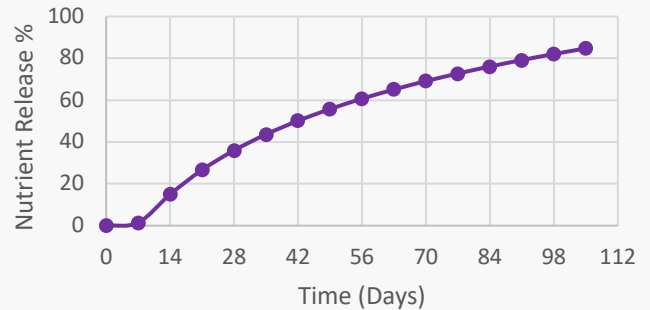

41-0-0

90 Day Polymer-coated Mini Urea

PURKOTE
A PURSELL INNOVATION

Guaranteed Analysis

Total Nitrogen (N)*41%
41.0% Urea Nitrogen

Derived from Polymer-coated Urea

*41% control release Urea Nitrogen from polymer-coated Urea.

PurKote Temperature Conversion

60°F (15°C)	72°F (22°C)	87°F (30°C)
300-330 Days	140-160 Days	85-90Days
Longevity Estimates at Average Temperature (°F/°C)		

41-0-0 90 Day Mini at 30°C

Information about the components of this lot of fertilizer may be obtained by contacting Pursell Agri-Tech, LLC. Use in accordance with recommendations of a qualified individual or institution such as, but not limited to, a certified crop advisor, agronomist, university crop extension publication, or apply according to recommendation in your approved nutrient plan.