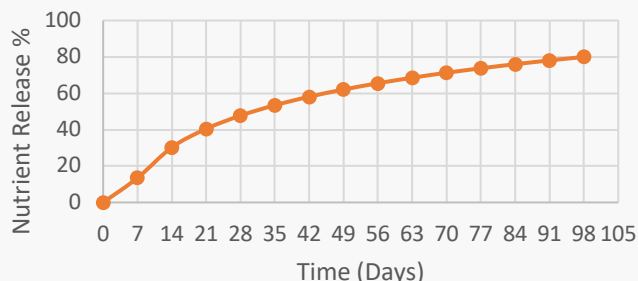

19-0-19

90 Day Polymer-coated Homogenous NK

PURFORM
A PURSELL INNOVATION

Guaranteed Analysis

Total Nitrogen (N)* 19%
9.5% Ammoniacal Nitrogen
9.5% Nitrate Nitrogen
Soluble Potash (K₂O).....19%

Derived from Polymer-coated Potassium Nitrate and Ammonium Chloride

*All the nutrients have been polymer-coated to provide 19% control release Nitrogen and 19% control release soluble Potash.

Information regarding the contents and levels of metals in this product is available online at <http://www.aapfco.org/metals.html>

Manufactured by:

Pursell Agri-Tech
501 East 3rd Street
Sylacauga, AL 35150
FL# F002525

90 Day 19-0-19 at 30°C

Information about the components of this lot of fertilizer may be obtained by contacting Pursell Agri-Tech, LLC. Use in accordance with recommendations of a qualified individual or institution such as, but not limited to, a certified crop advisor, agronomist, university crop extension publication, or apply according to recommendation in your approved nutrient plan.

In NH, NJ, and VA: Pursell Agri-Tech does not recommend application rates of soluble nitrogen to exceed 0.7 lb. soluble N/1000 sq ft/application. Apply no more than 1.0 lb. to warm season grasses. In NH, NJ, and VA: Application of a product containing phosphorus to turf is limited to establishing turf in the first growing season, repairing or renovating turf, or may be applied to established turf where a soil test performed within 3 years indicates phosphorus deficiency. Do not apply near water, storm drains, or drainage ditches. Do not apply if heavy rain is expected. Apply this product only to your lawn/garden, and sweep any product that lands on the driveway, sidewalk, or street back onto your lawn/garden.

Observe proper handling and personnel safety practices. Wash hands after handling. Wear eye protection. Store away from incompatible materials. Dispose of waste and residues in accordance with local authority and environmental requirements. For additional information, see Safety Data Sheet (SDS) for this product.

Pursell Agri-Tech specifically disclaims any responsibility or liability relating to the use of suggested products and recommendations and shall under no circumstances be liable for any special, incidental, or consequential damages which may arise from such use.

PURSELL